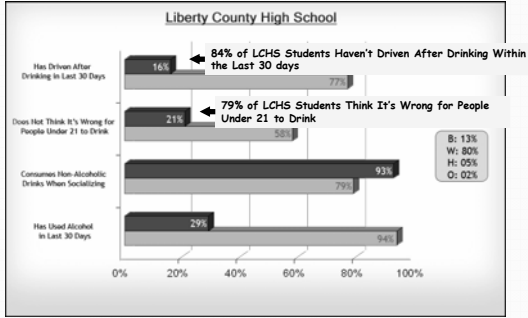

Teen Norms Survey Results
County-Level Messaging Data

Online Feedback Forum – Year 1 Creative

Input From Seven Students in Five Counties

Concept 1, Ad 1: "Test Sample"

Name	County
ADRIAN	FLORIDA
ADRIAN	FLORIDA
ADRIAN	FLORIDA
ADRIAN	FLORIDA
ADRIAN	FLORIDA
ADRIAN	FLORIDA
ADRIAN	FLORIDA

Teen Norms Survey
Combined Baseline Data

Sources of Believability About Alcohol Information

"Somewhat" Believable to "Very" Believable	Rank	Percent
Parents	1	64%
The Police, Dare, Etc	2	53%
Nurse, Doctor, Etc.	3	53%
Teachers	4	48%
Church Group/Minister	5	47%

Parental Media Components – Year 1

Radio PSA

Website
www.teen-benchmark.com

Outdoor

Dear Mom and Dad,
Thanks for the talk.
It's good to know that 88% of high school kids don't drink when they're hanging out with friends ... and I'm one of them.